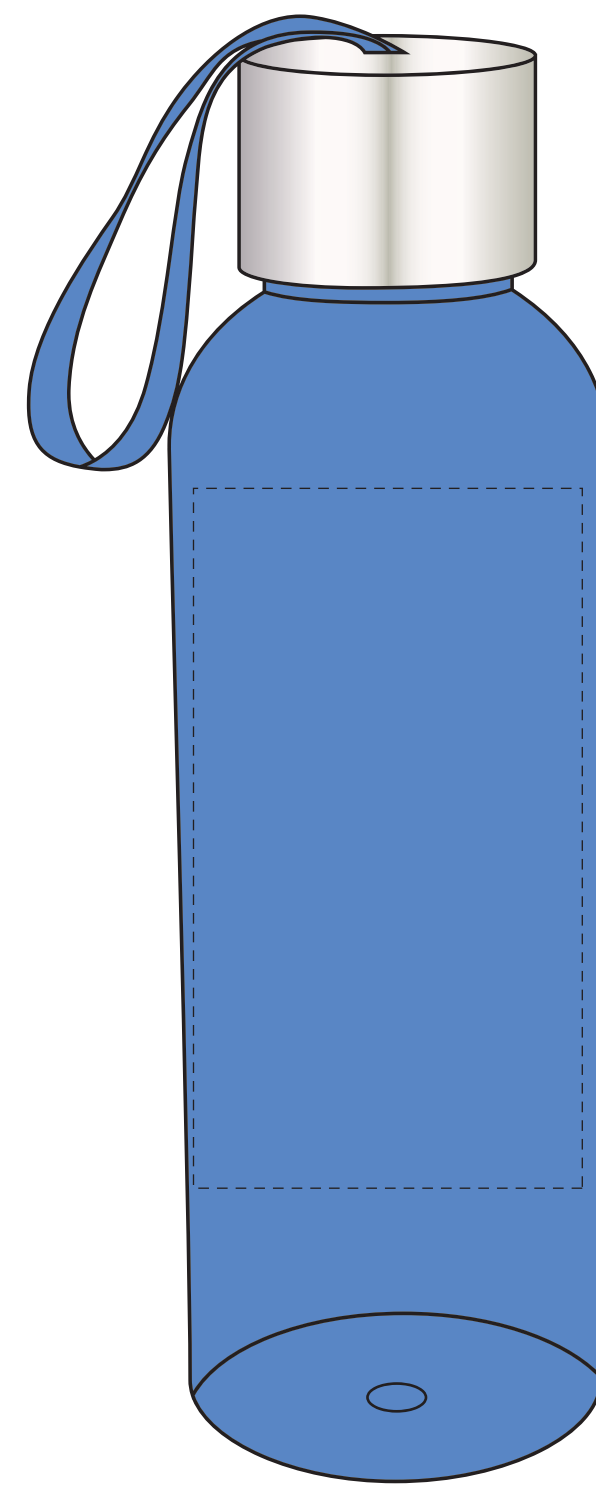

# STANDARD SILK-SCREEN

F.P.O.

Dashed Line For Imprint Area Only, Will Not Print.

1" 0.5" 0" 0.5" 1"	Artist/Date:	Item #: 50042	Proofing:
	Order #:	Imprint Size: 2 1/2" W x 4 1/2" H	
	Ship Date:	Imprint Type: Standard Silk-Screen	
	Imprint Color:		
	Item Color:		

COMPOSITE  
NOT ACTUAL SIZE

# WRAPAROUND

F.P.O.

Dashed Line For Imprint Area Only, Will Not Print.

1" 0.5" 0" 0.5" 1"	Artist/Date:	Item #: 50042	Proofing:
	Order #:	Wraparound	
	Ship Date:	Imprint Size: 6" W x 4 1/2" H	
	Imprint Color:	Imprint Type: Standard Silk-Screen	
	Item Color:		