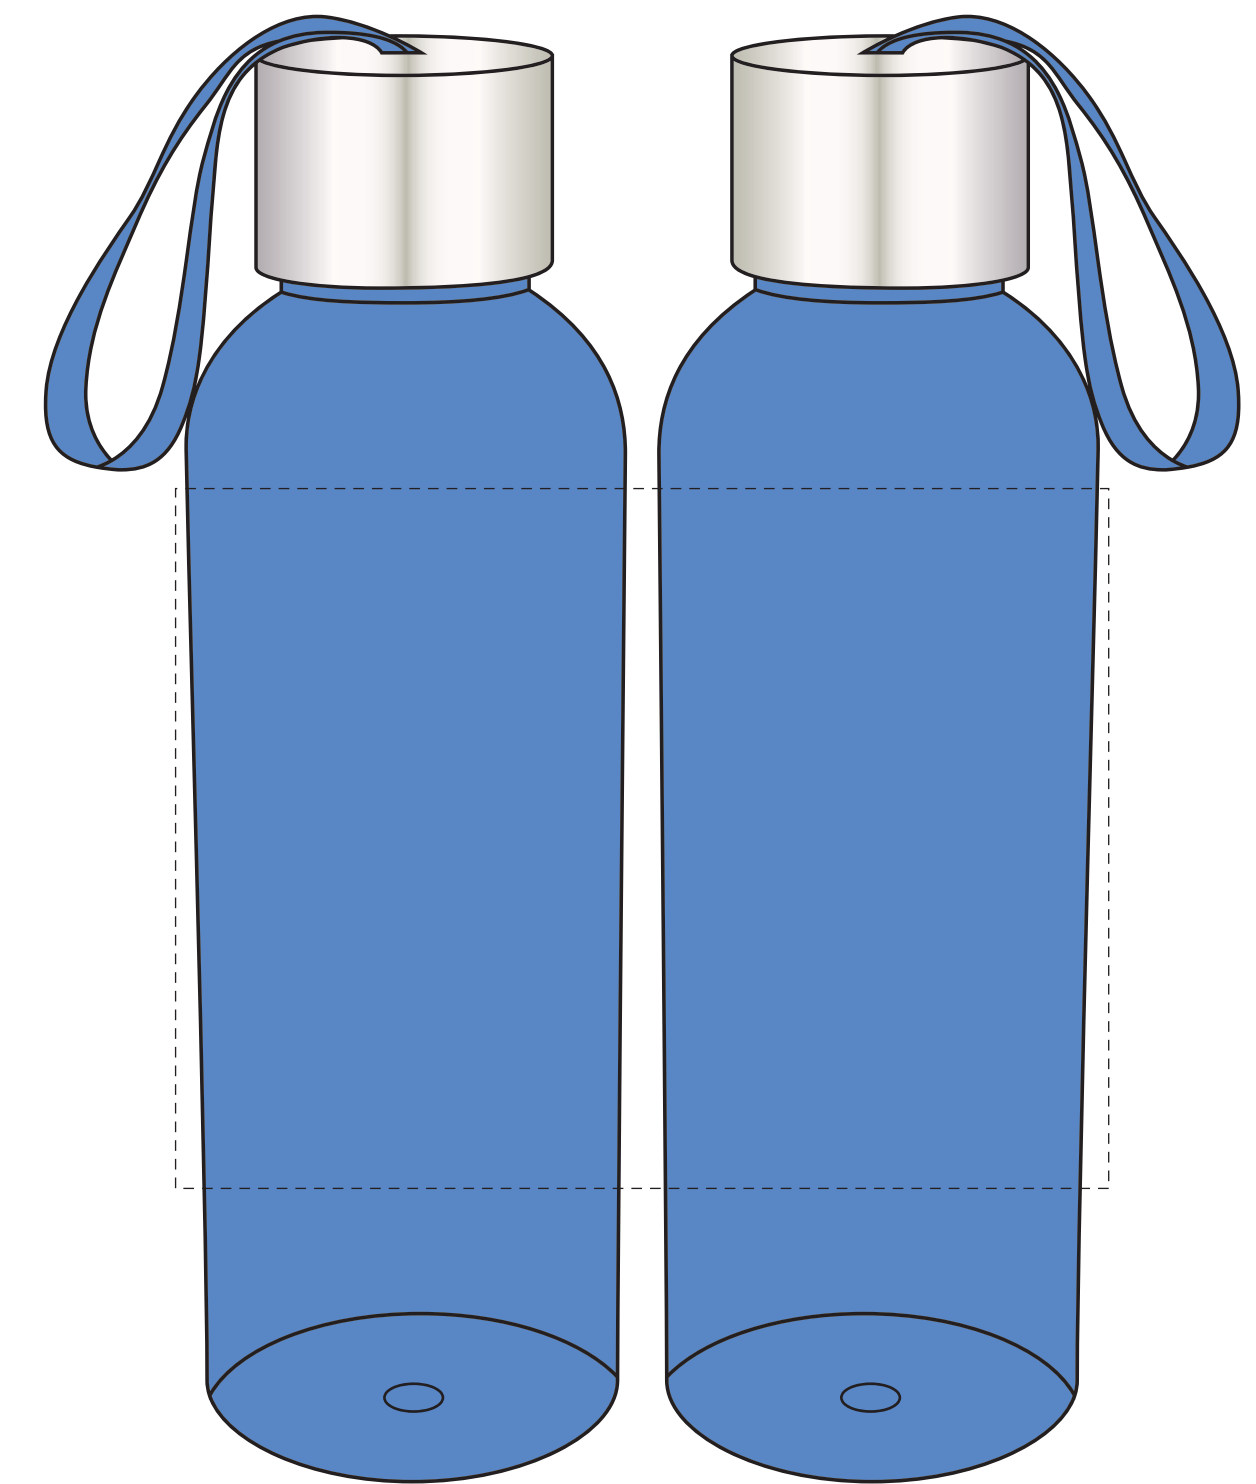

# STANDARD SILK-SCREEN

F.P.O.

Dashed Line For Imprint Area Only, Will Not Print.

1" 0.5" 0" 0.5" 1"	Artist/Date:	Item #: 50042	Proofing:
	Order #:	Imprint Size: 2 1/2" W x 4 1/2" H	
	Ship Date:	Imprint Type: Standard Silk-Screen	
	Imprint Color:		
	Item Color:		

# WRAPAROUND

F.P.O.

Dashed Line For Imprint Area Only, Will Not Print.

1" 0.5" 0" 0.5" 1"	Artist/Date:	Item #: 50042	Proofing:
	Order #:	Wraparound	
	Ship Date:	Imprint Size: 6" W x 4 1/2" H	
	Imprint Color:	Imprint Type: Standard Silk-Screen	
	Item Color:		

**Wrap Disclaimer:** No redo's or reruns for artwork alignment issues.  
We highly suggest ordering 2-sided imprint when 2 logos or opposite sides are desired  
We cannot guarantee a wrap will print on opposite sides.